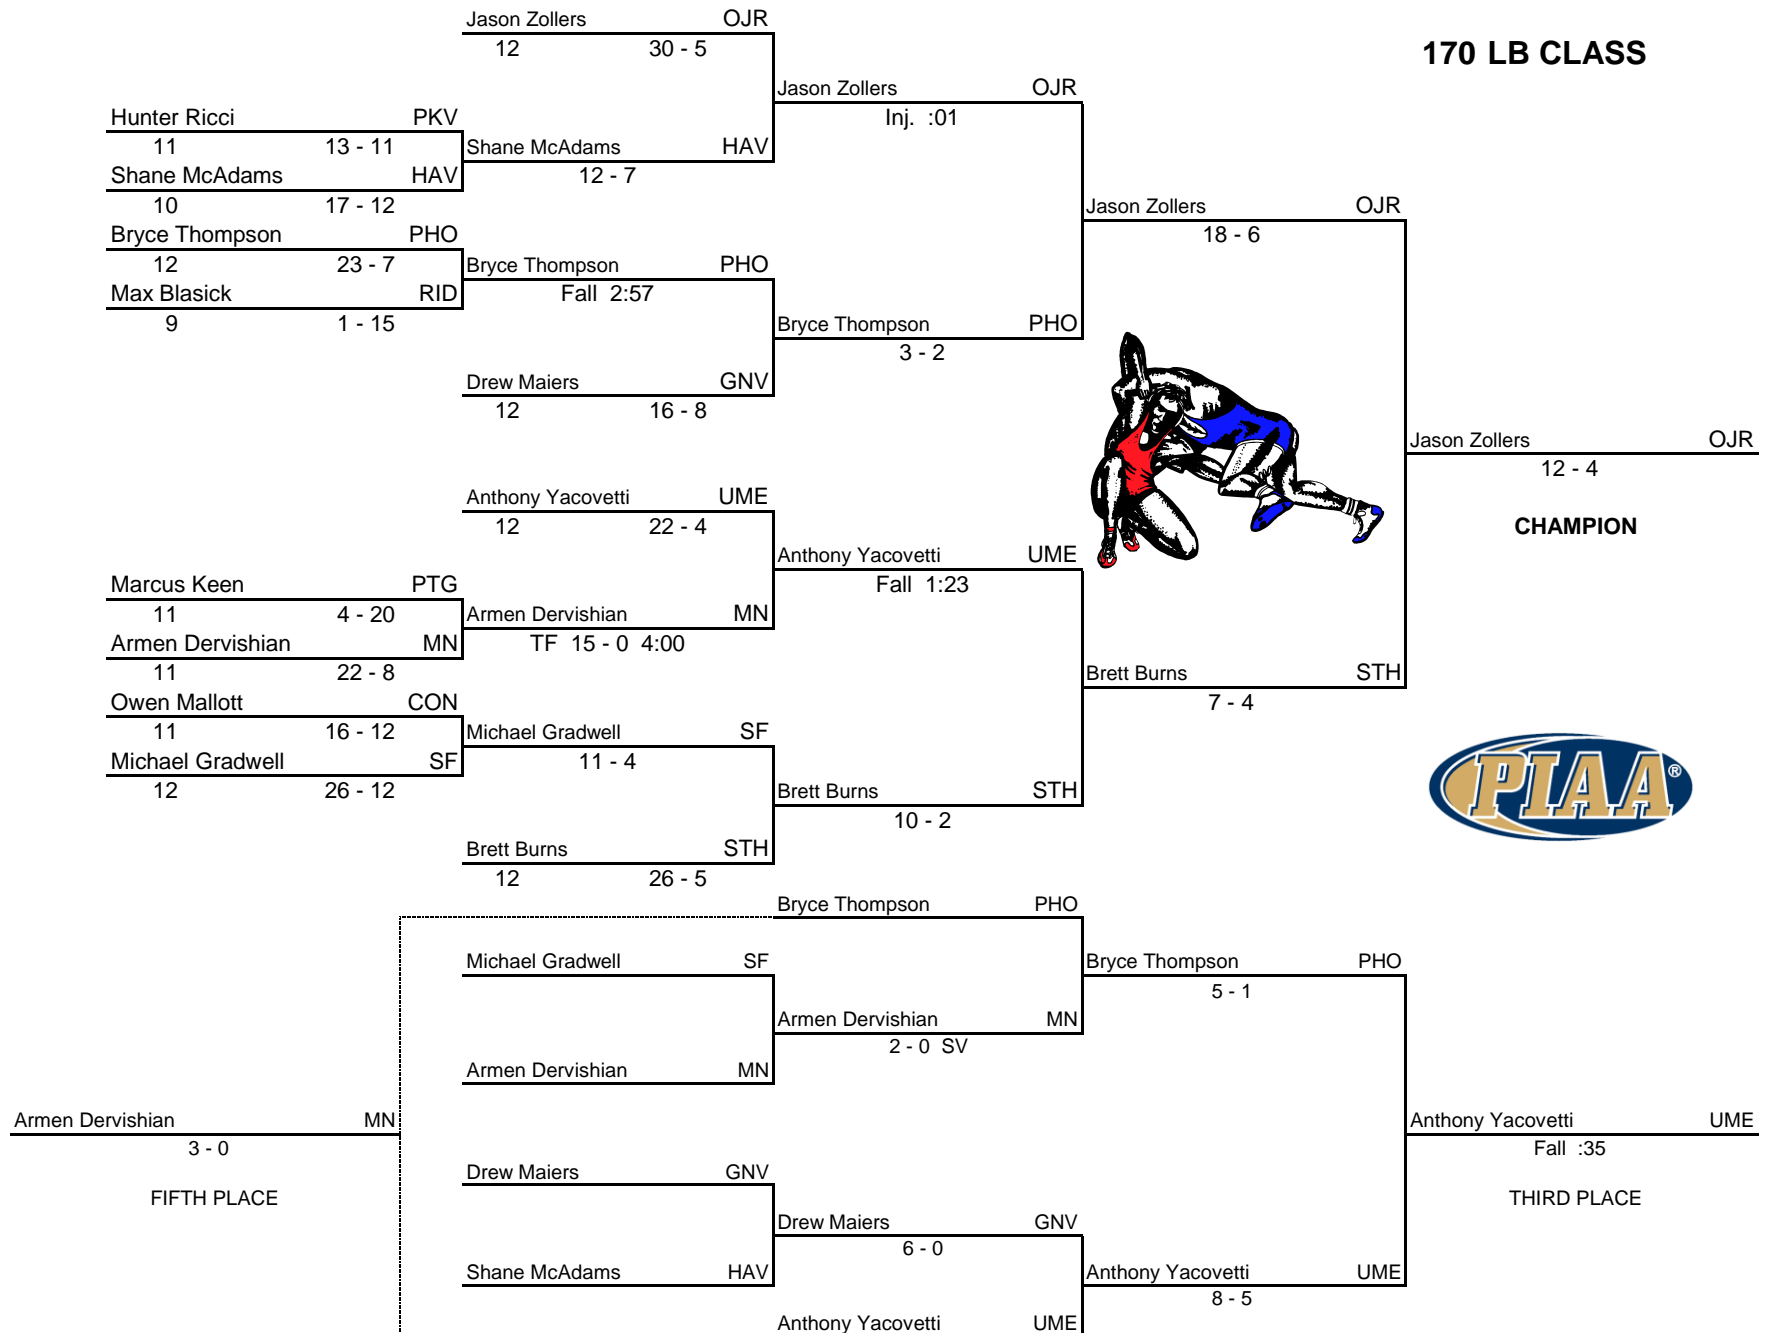

2018 PIAA AAA District I Central

170 LB CLASS