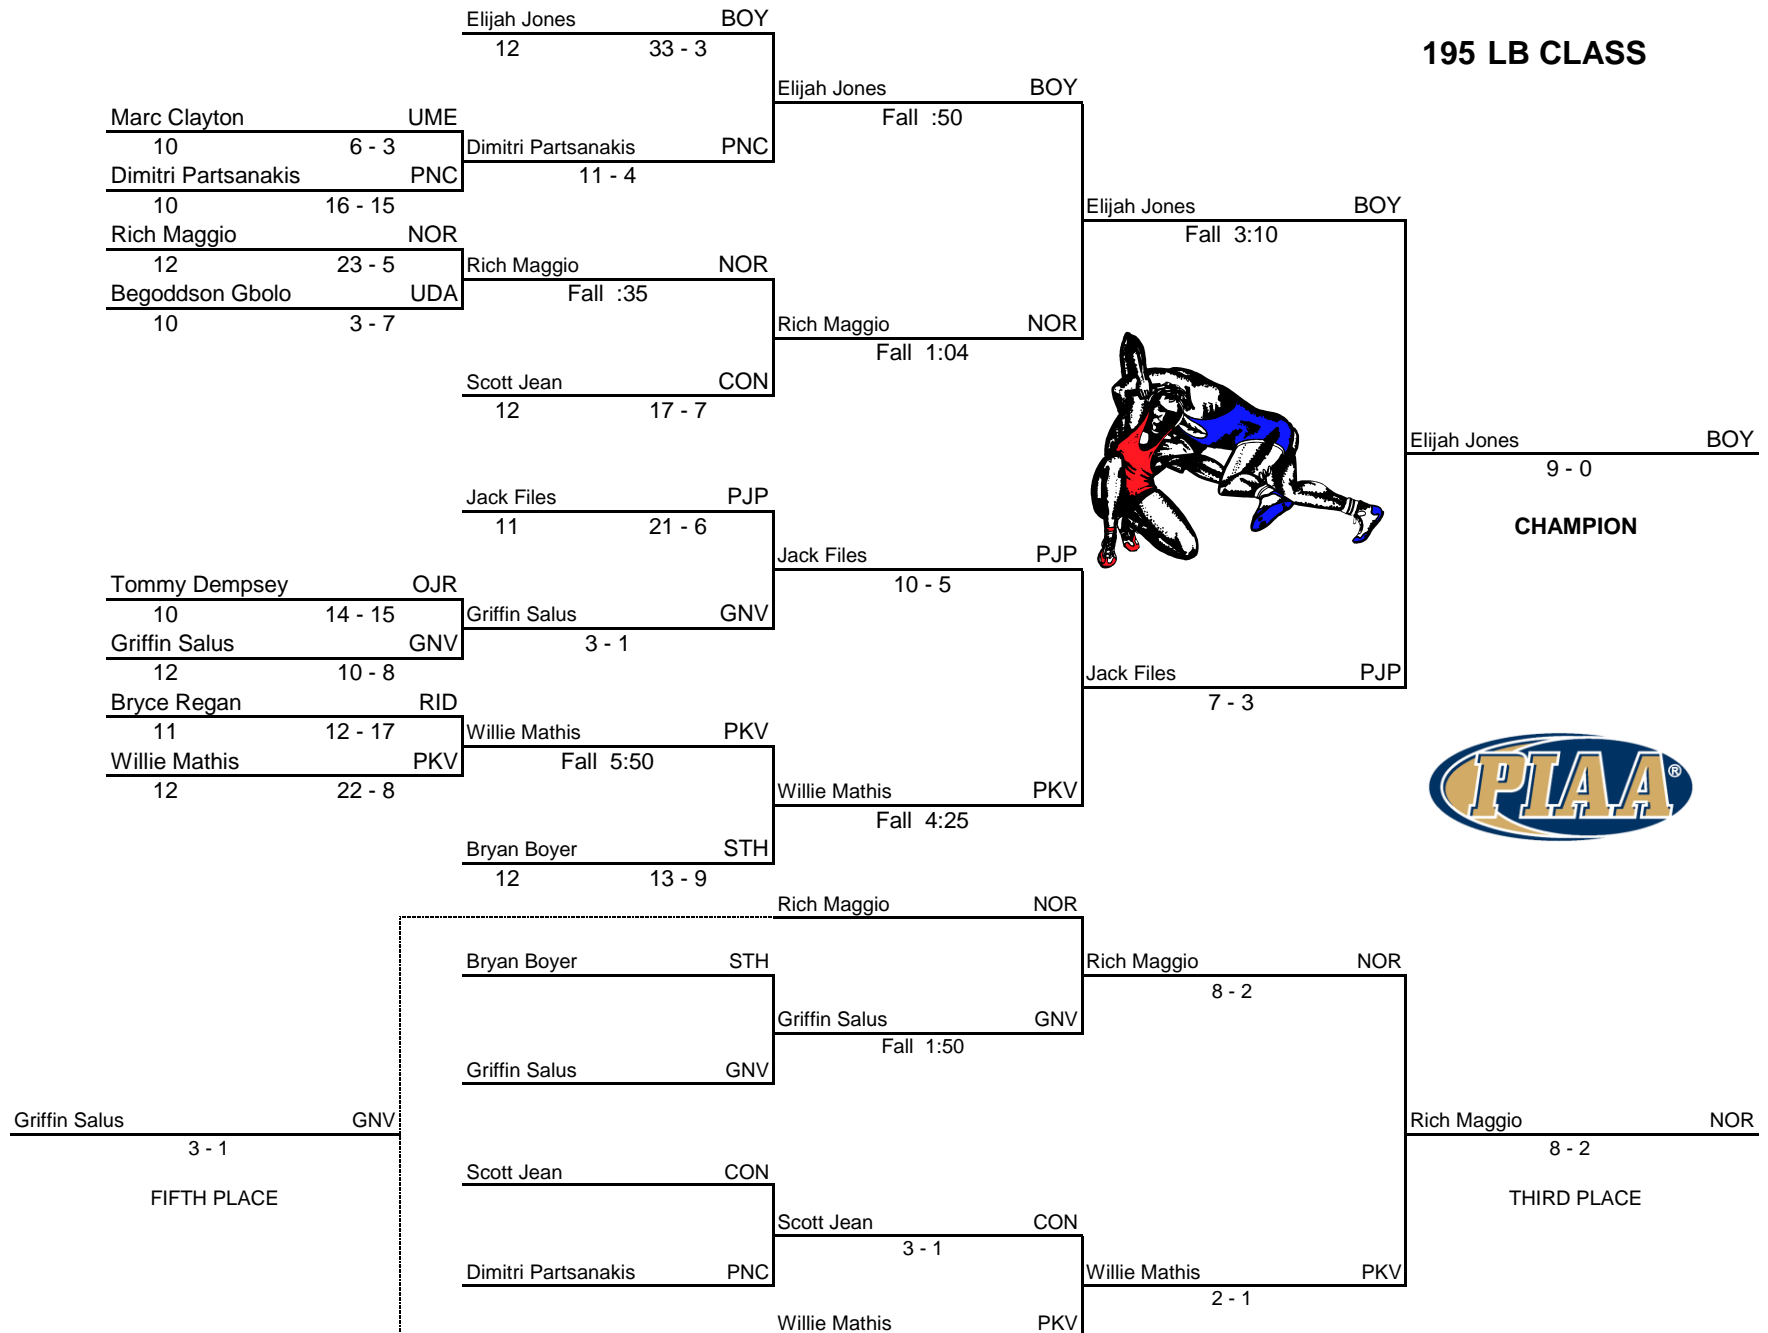

2018 PIAA AAA District I Central

160 LB CLASS

2018 PIAA AAA District I Central

170 LB CLASS

2018 PIAA AAA District I Central

182 LB CLASS

2018 PIAA AAA District I Central

195 LB CLASS