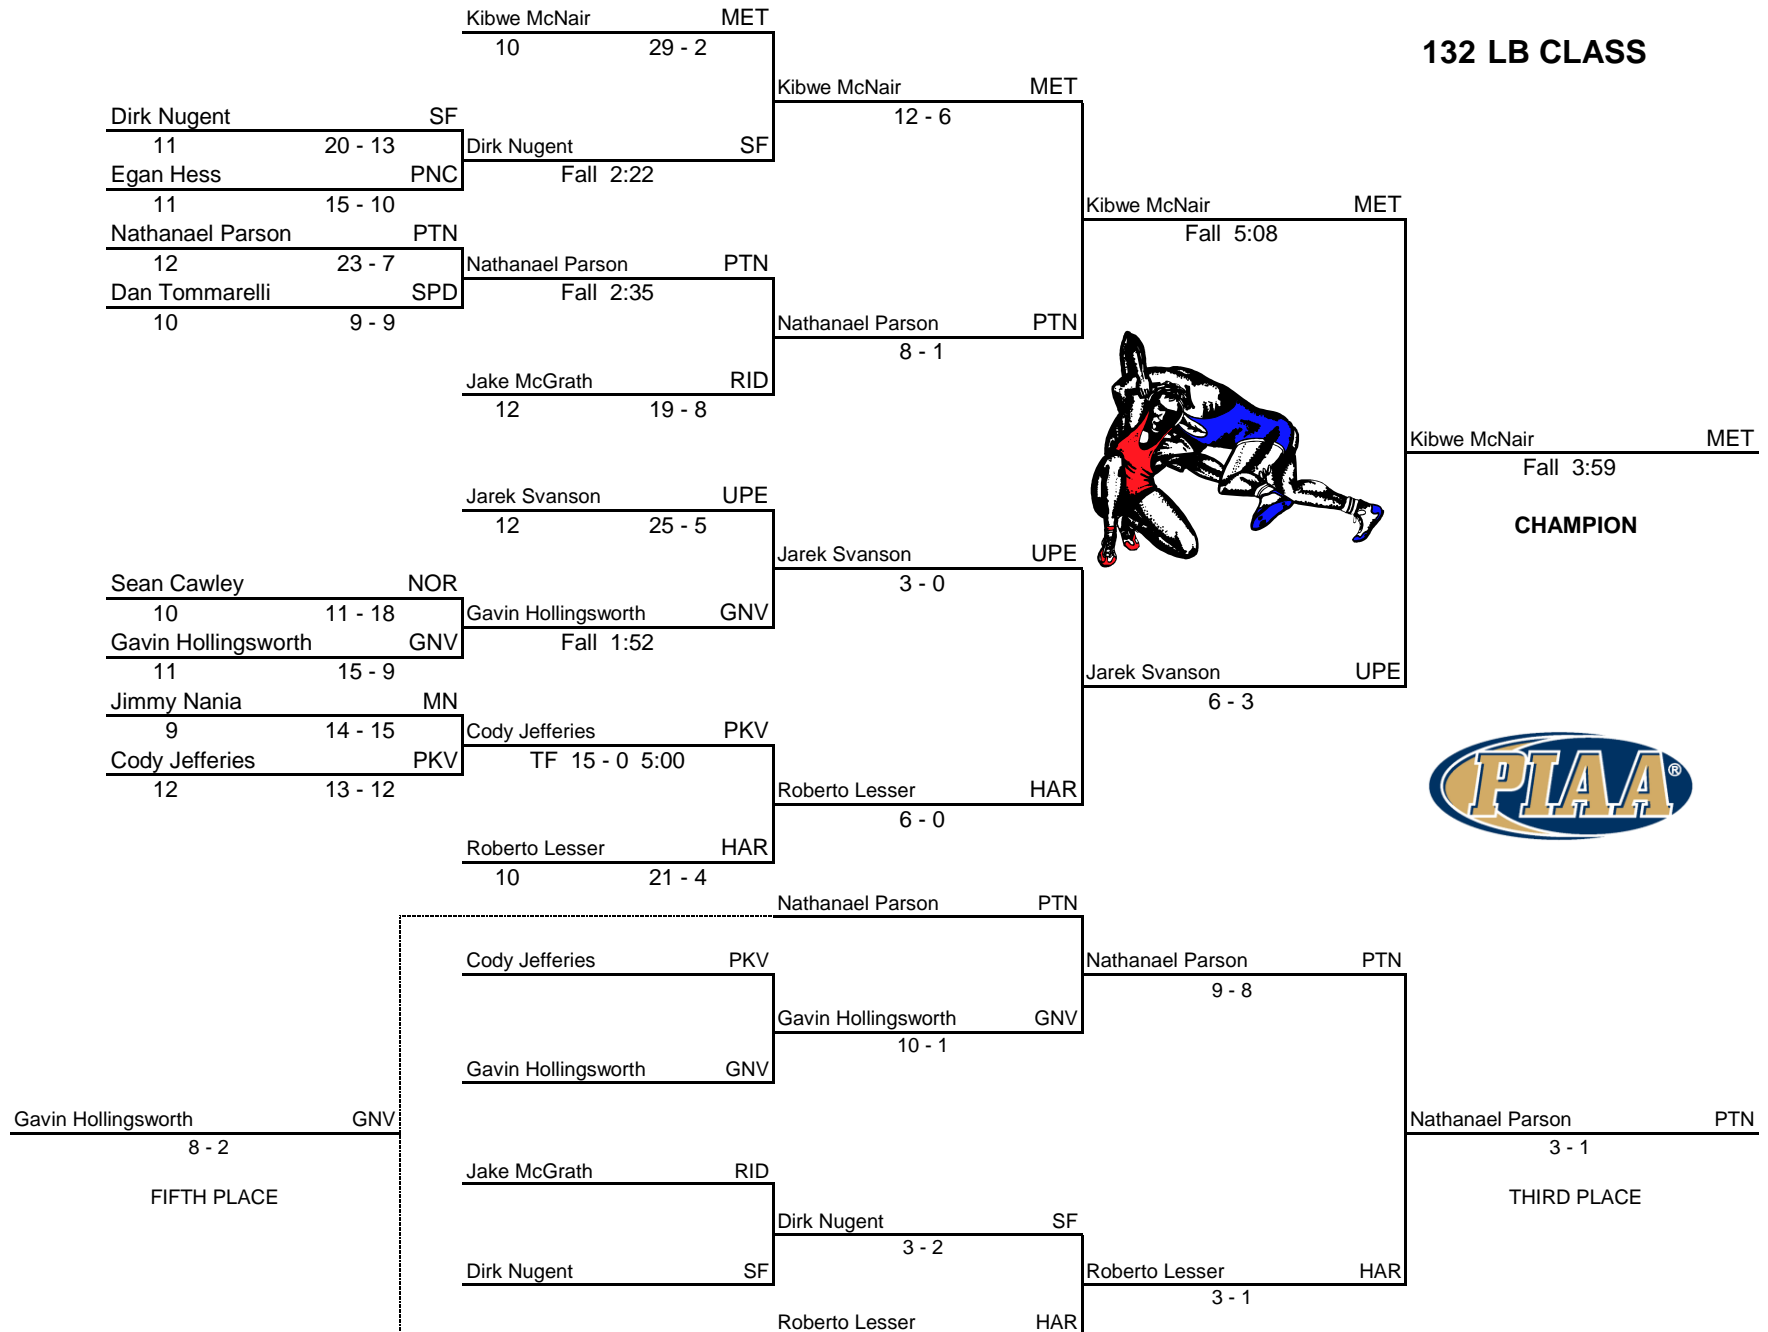

2018 PIAA AAA District I Central

132 LB CLASS