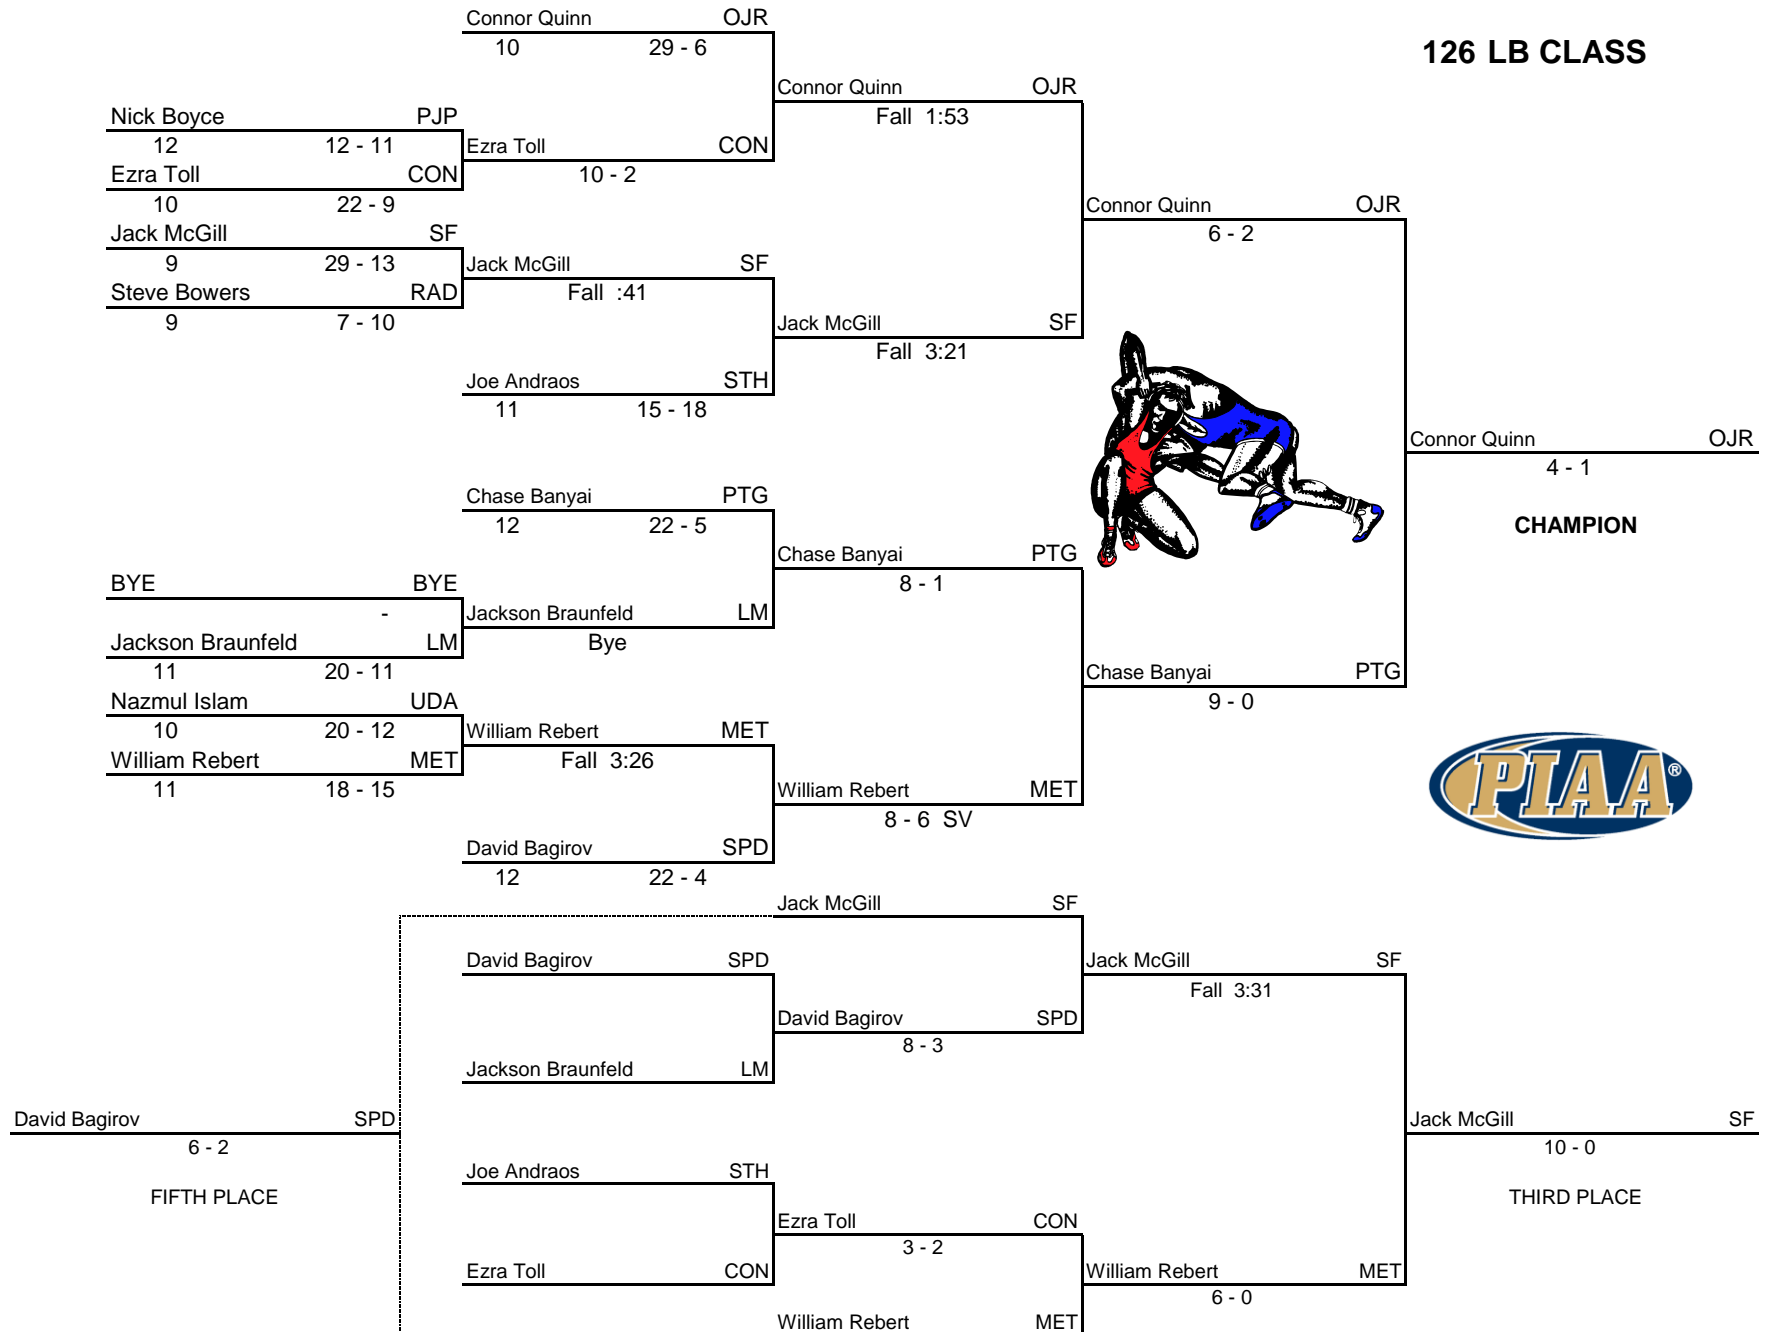

2018 PIAA AAA District I Central

106 LB CLASS

2018 PIAA AAA District I Central

113 LB CLASS

2018 PIAA AAA District I Central

120 LB CLASS

2018 PIAA AAA District I Central

126 LB CLASS