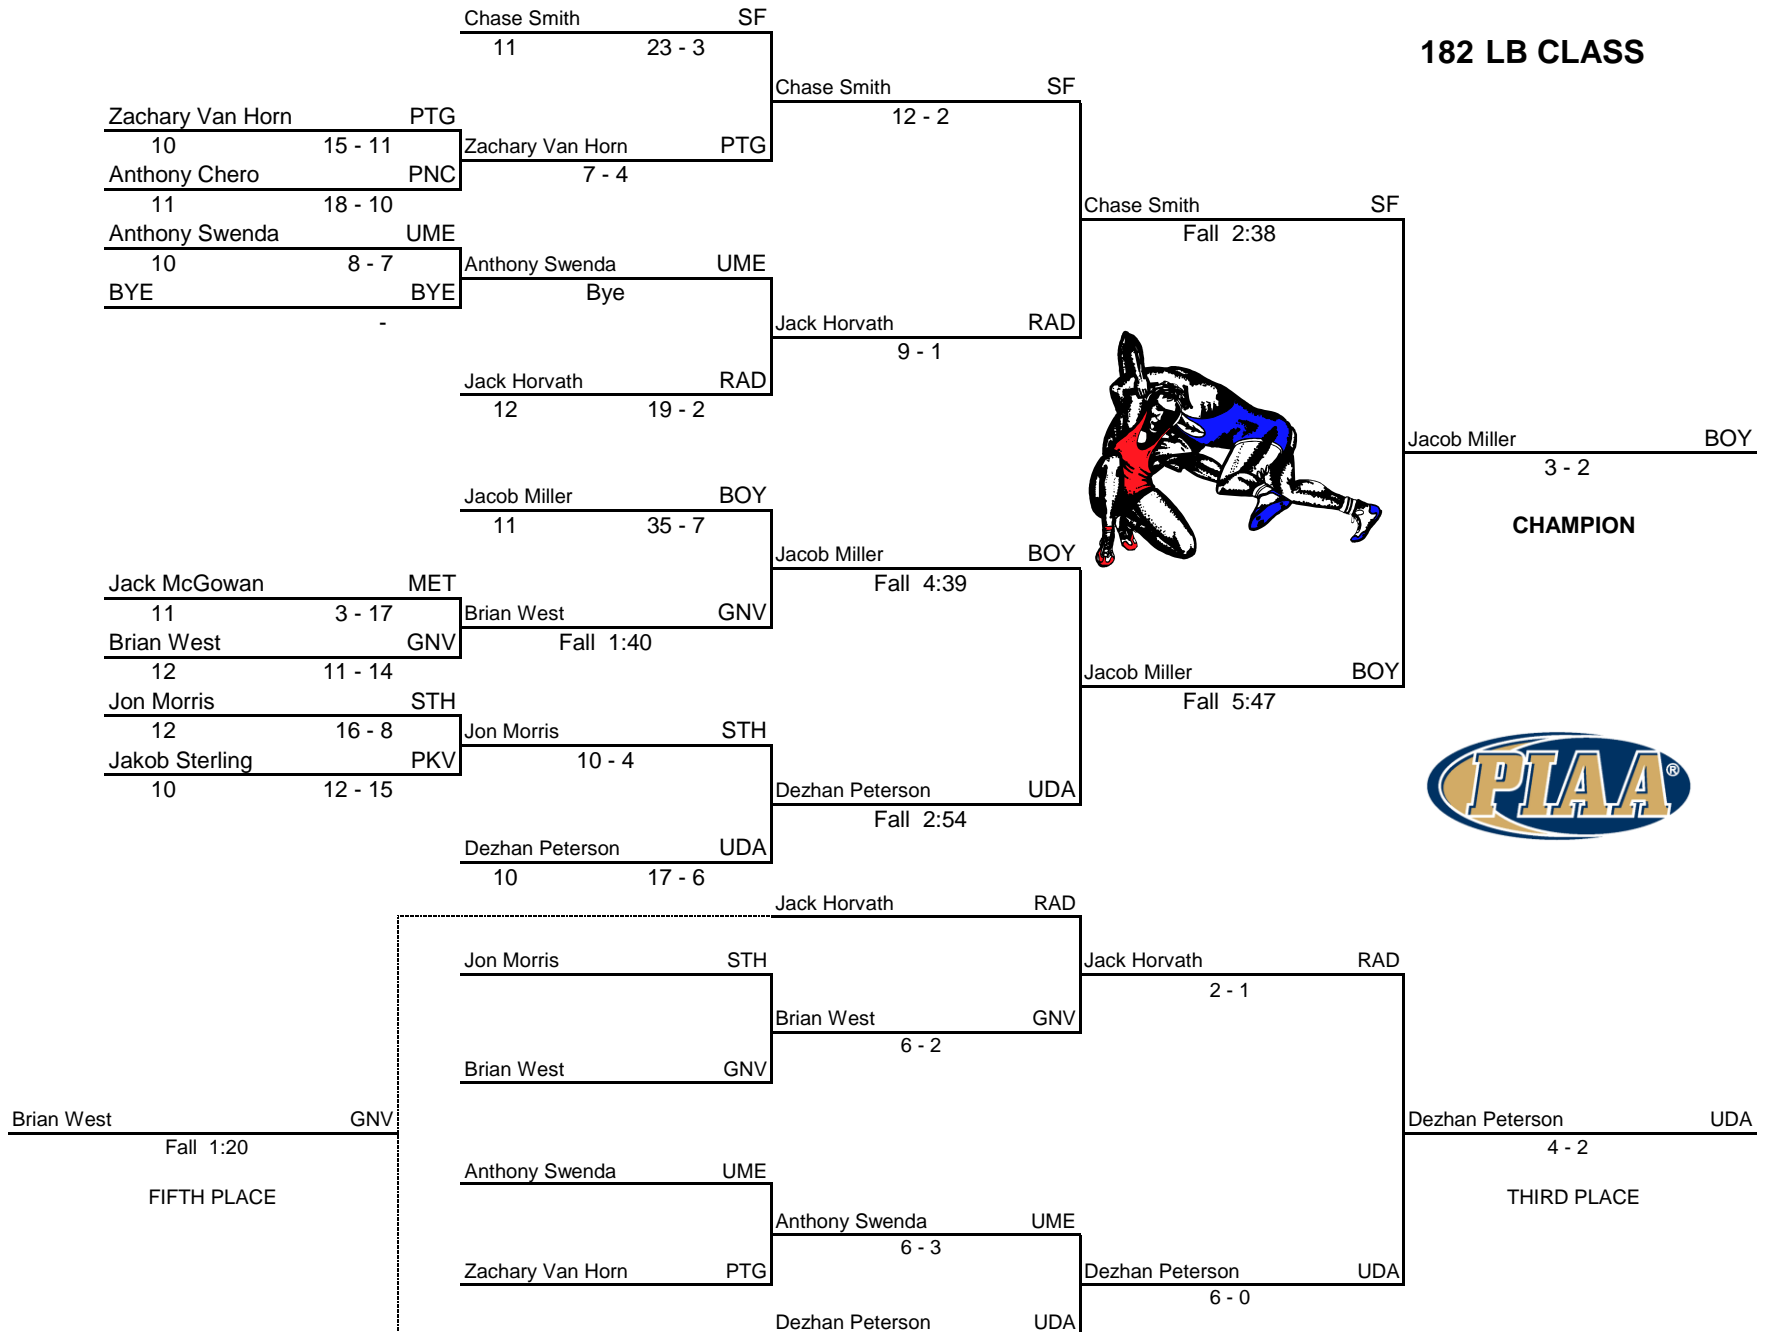

2018 PIAA AAA District I Central

160 LB CLASS

2018 PIAA AAA District I Central

170 LB CLASS

2018 PIAA AAA District I Central

182 LB CLASS

2018 PIAA AAA District I Central

195 LB CLASS