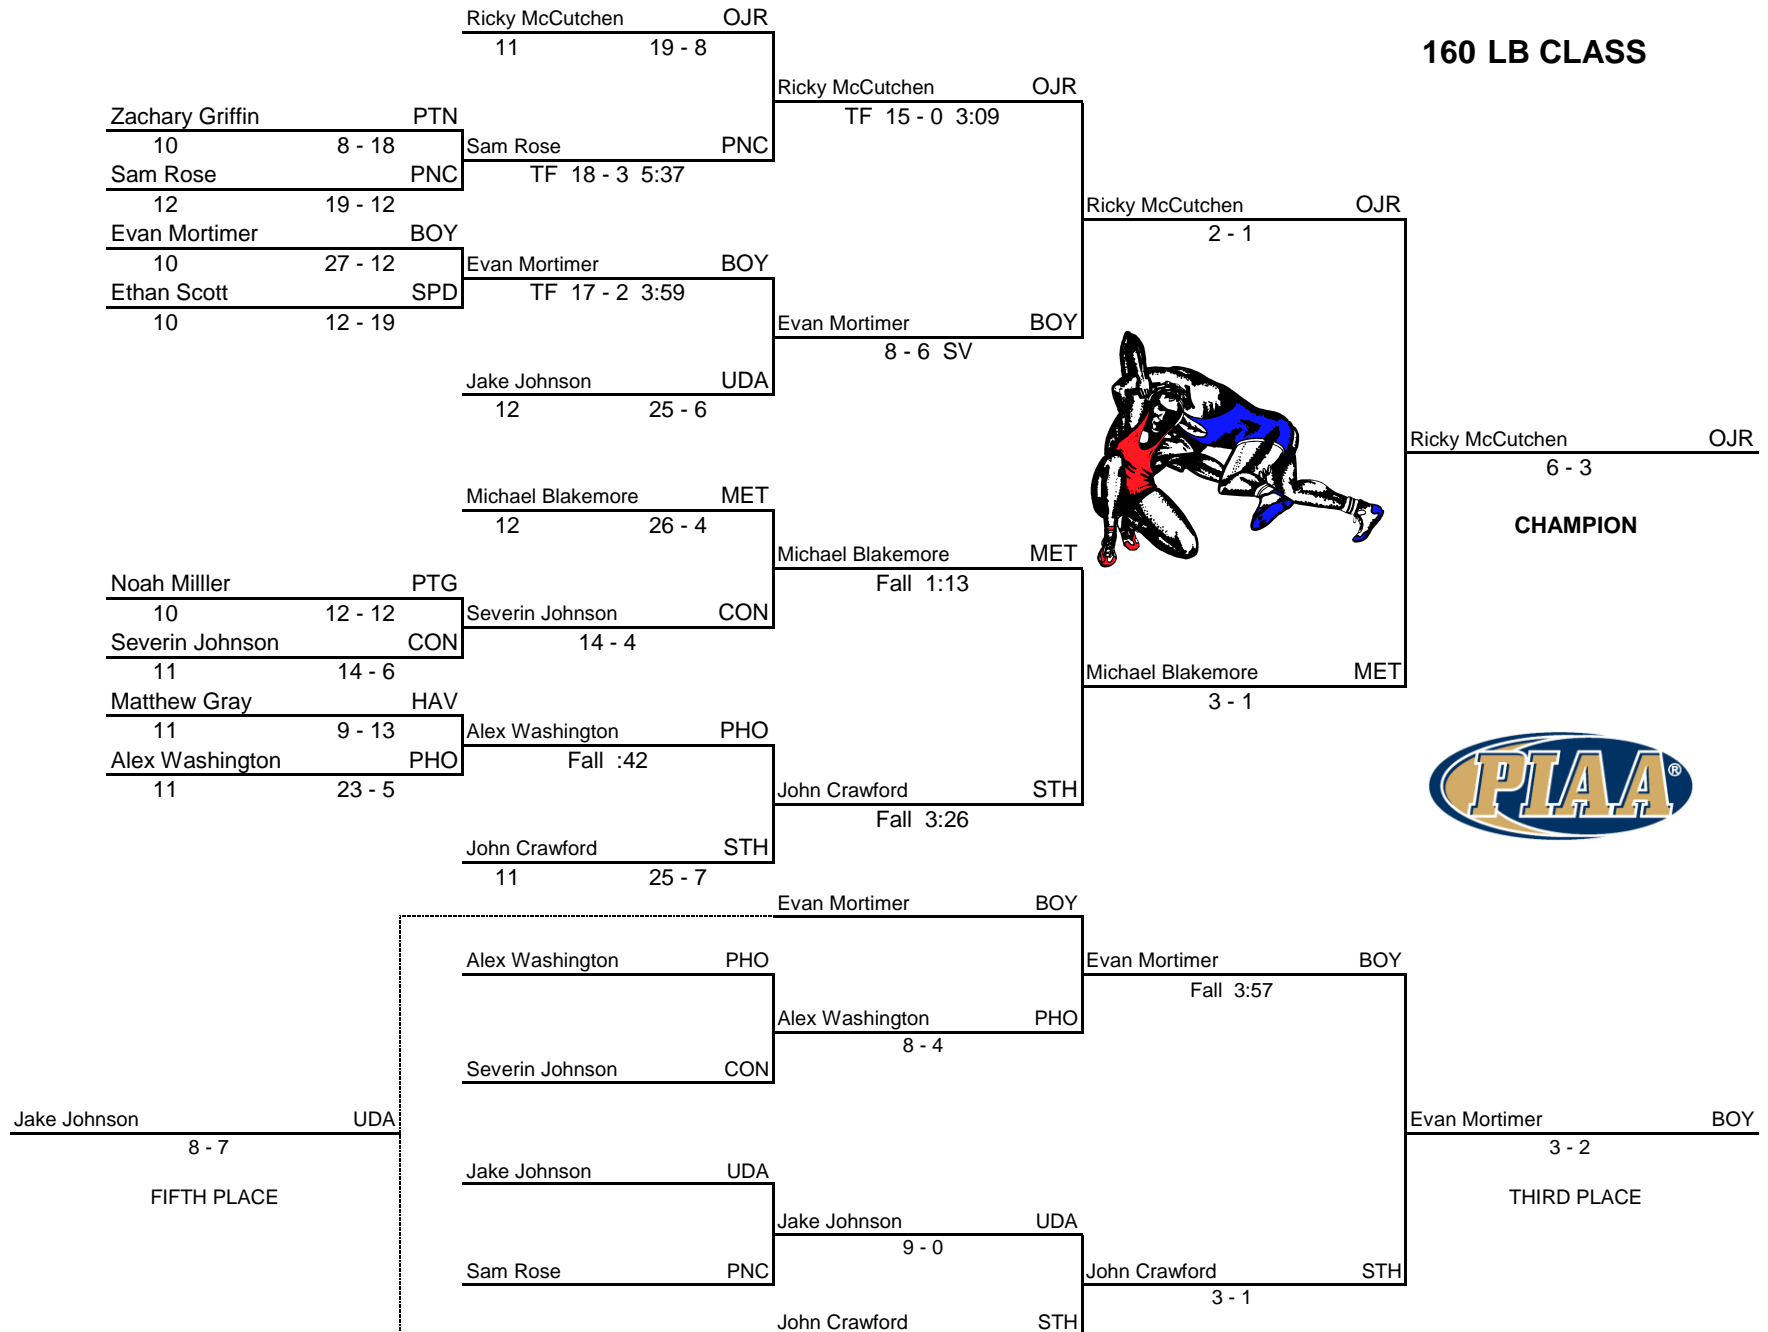

2018 PIAA AAA District I Central

160 LB CLASS