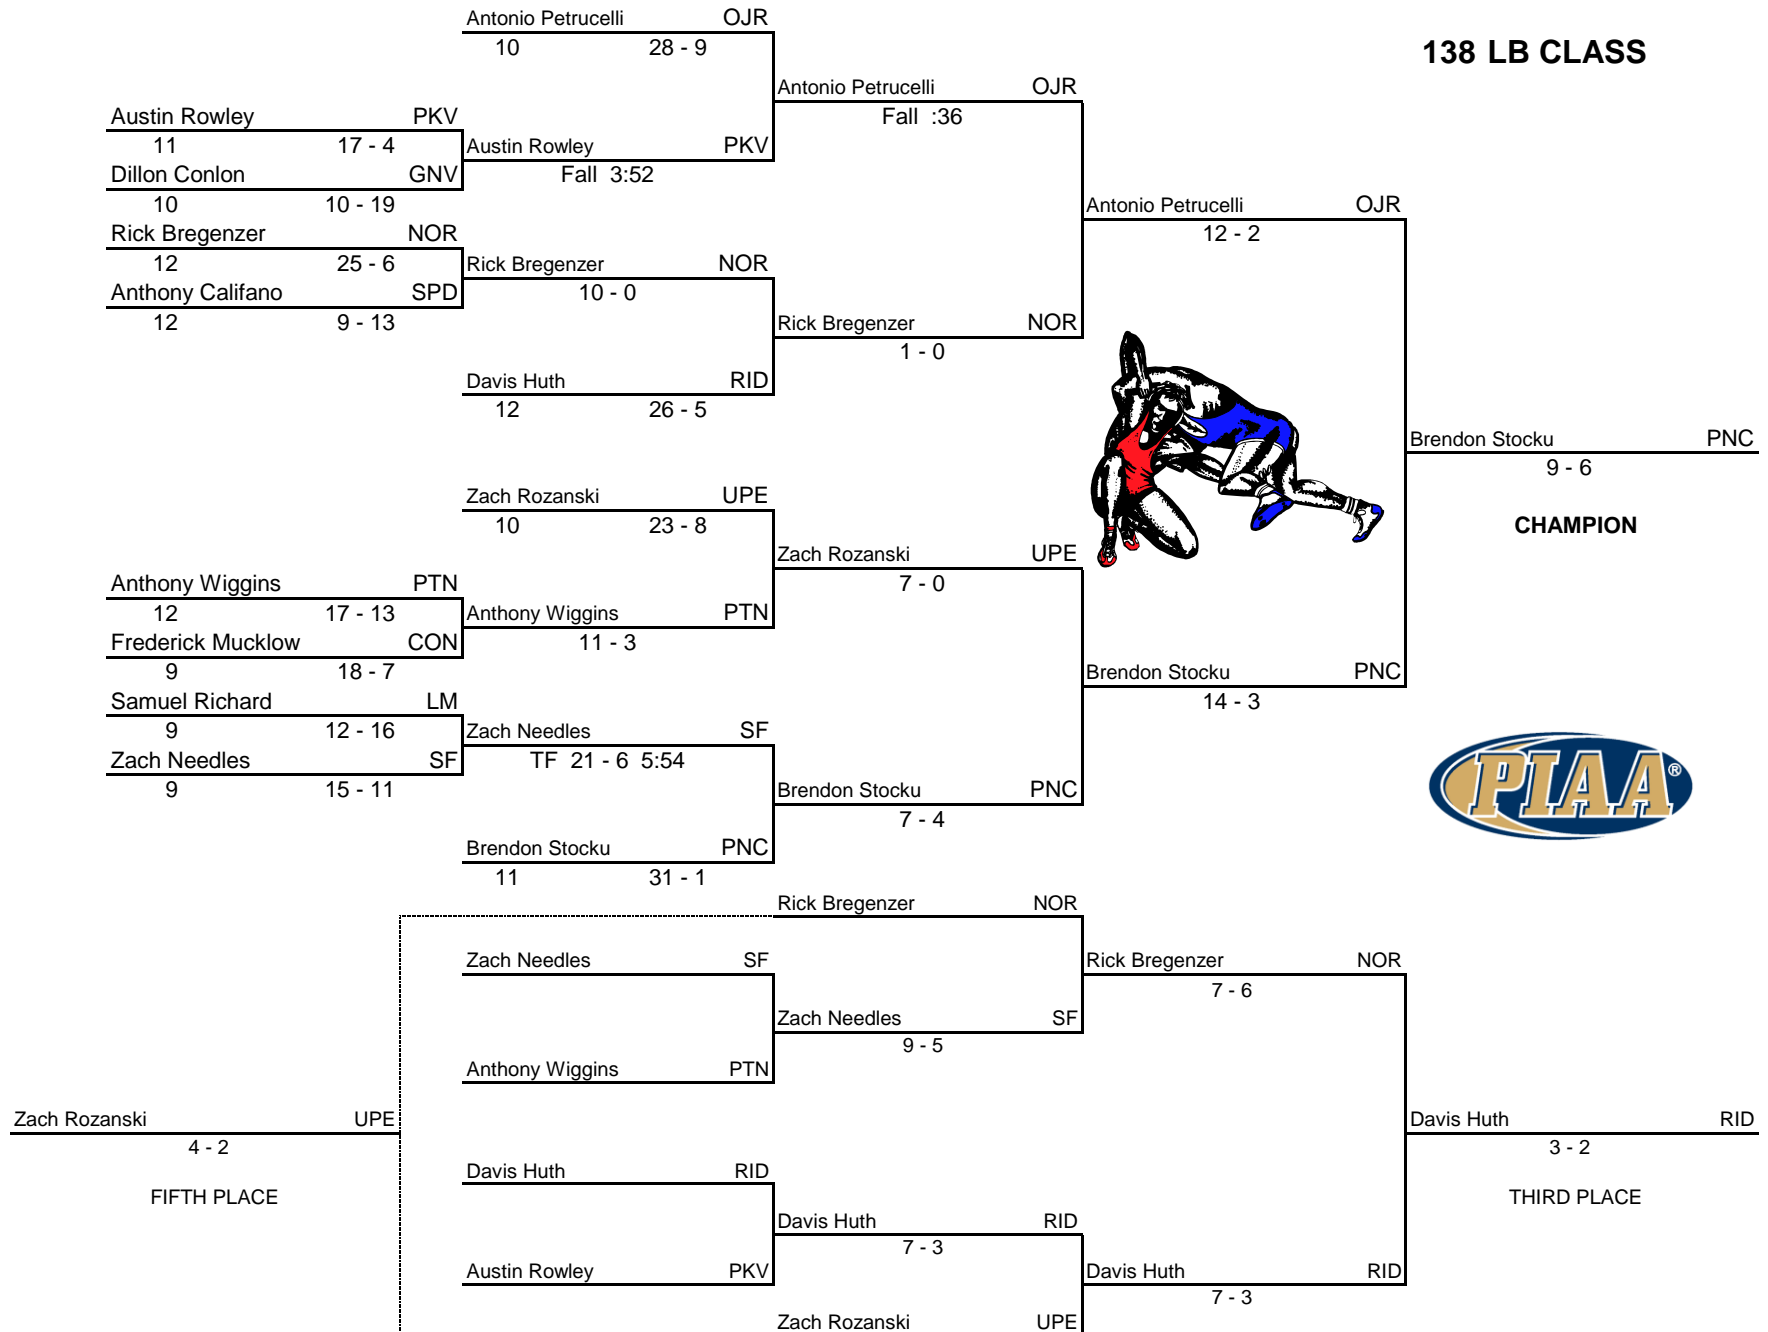

2018 PIAA AAA District I Central

138 LB CLASS