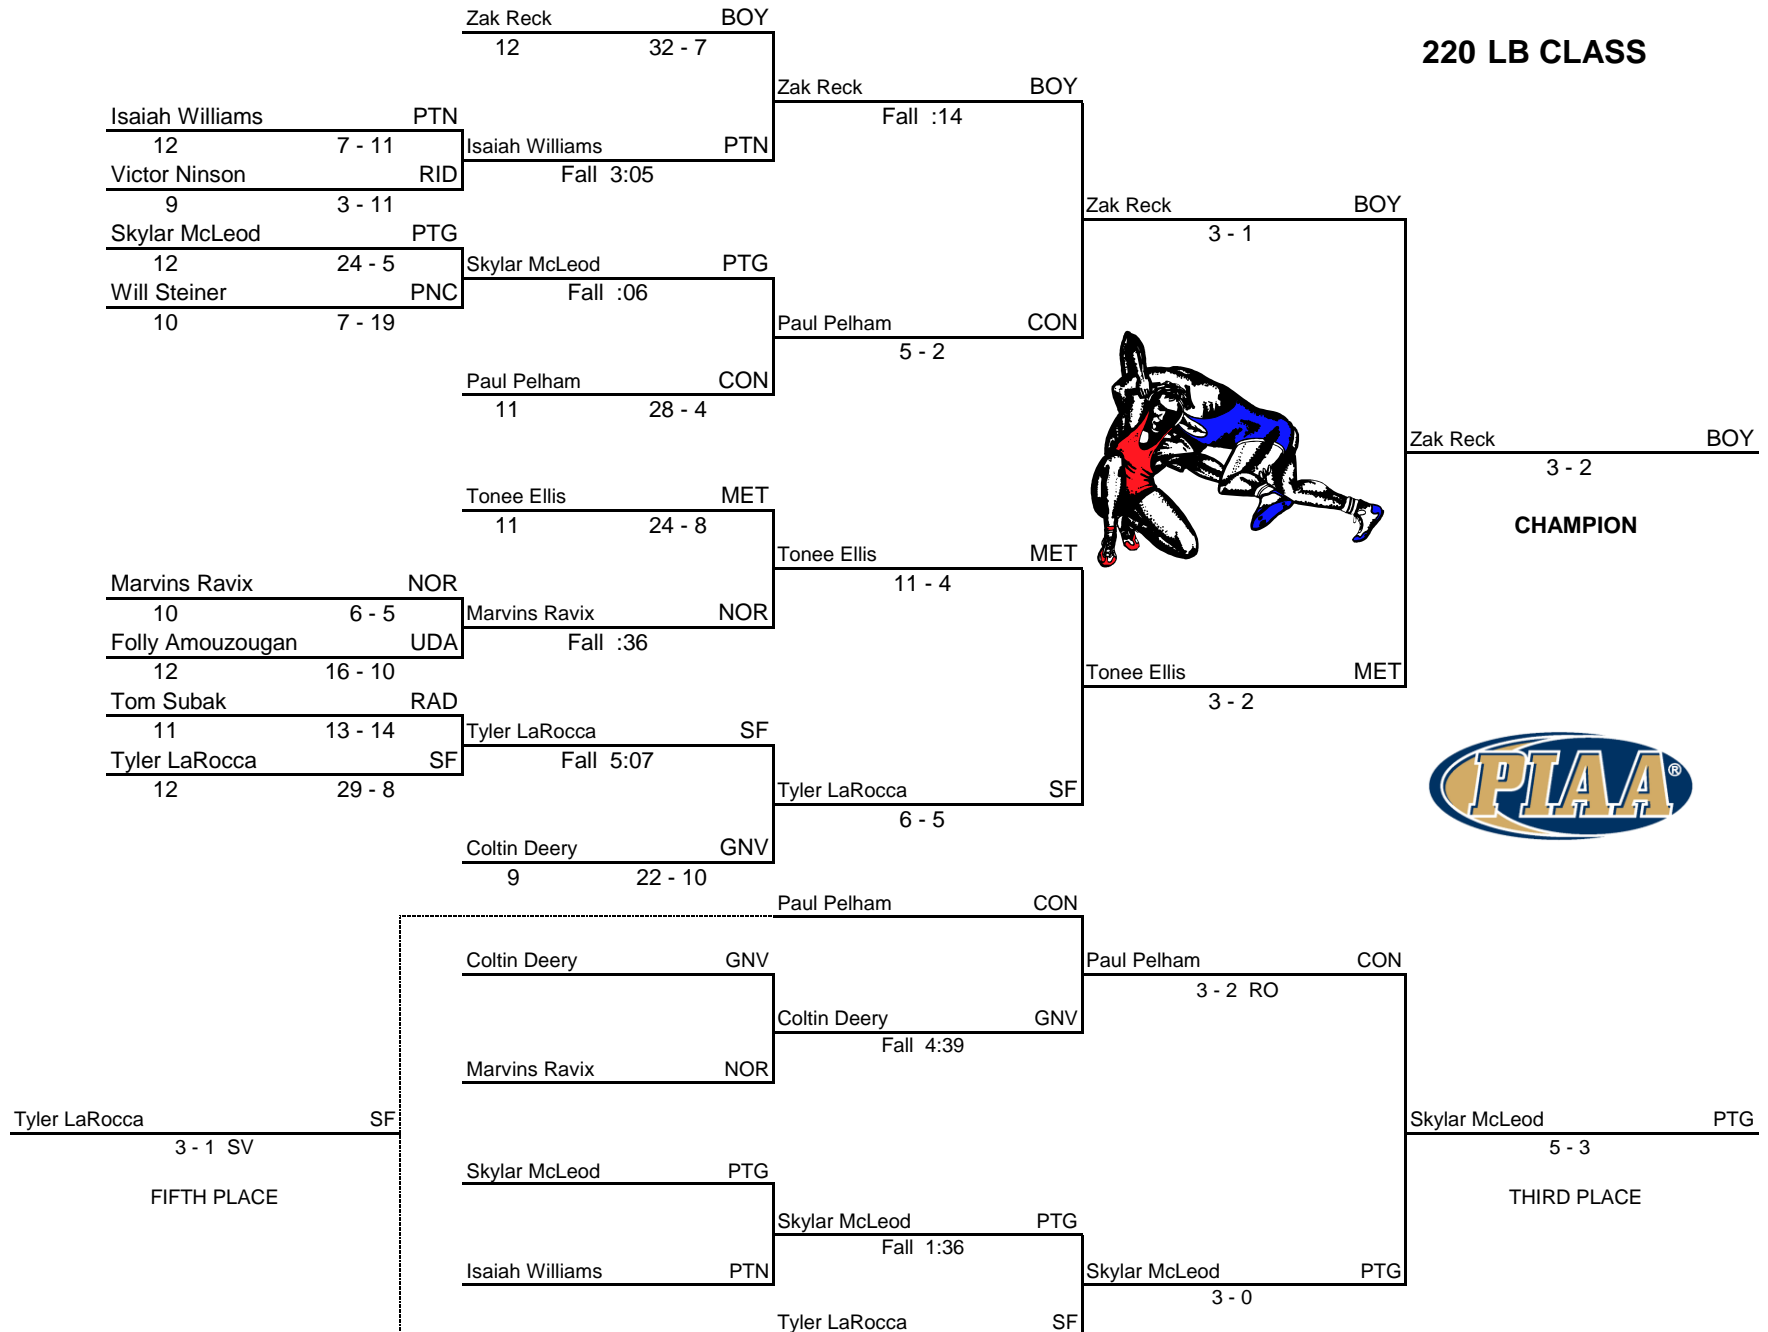

2018 PIAA AAA District I Central

220 LB CLASS