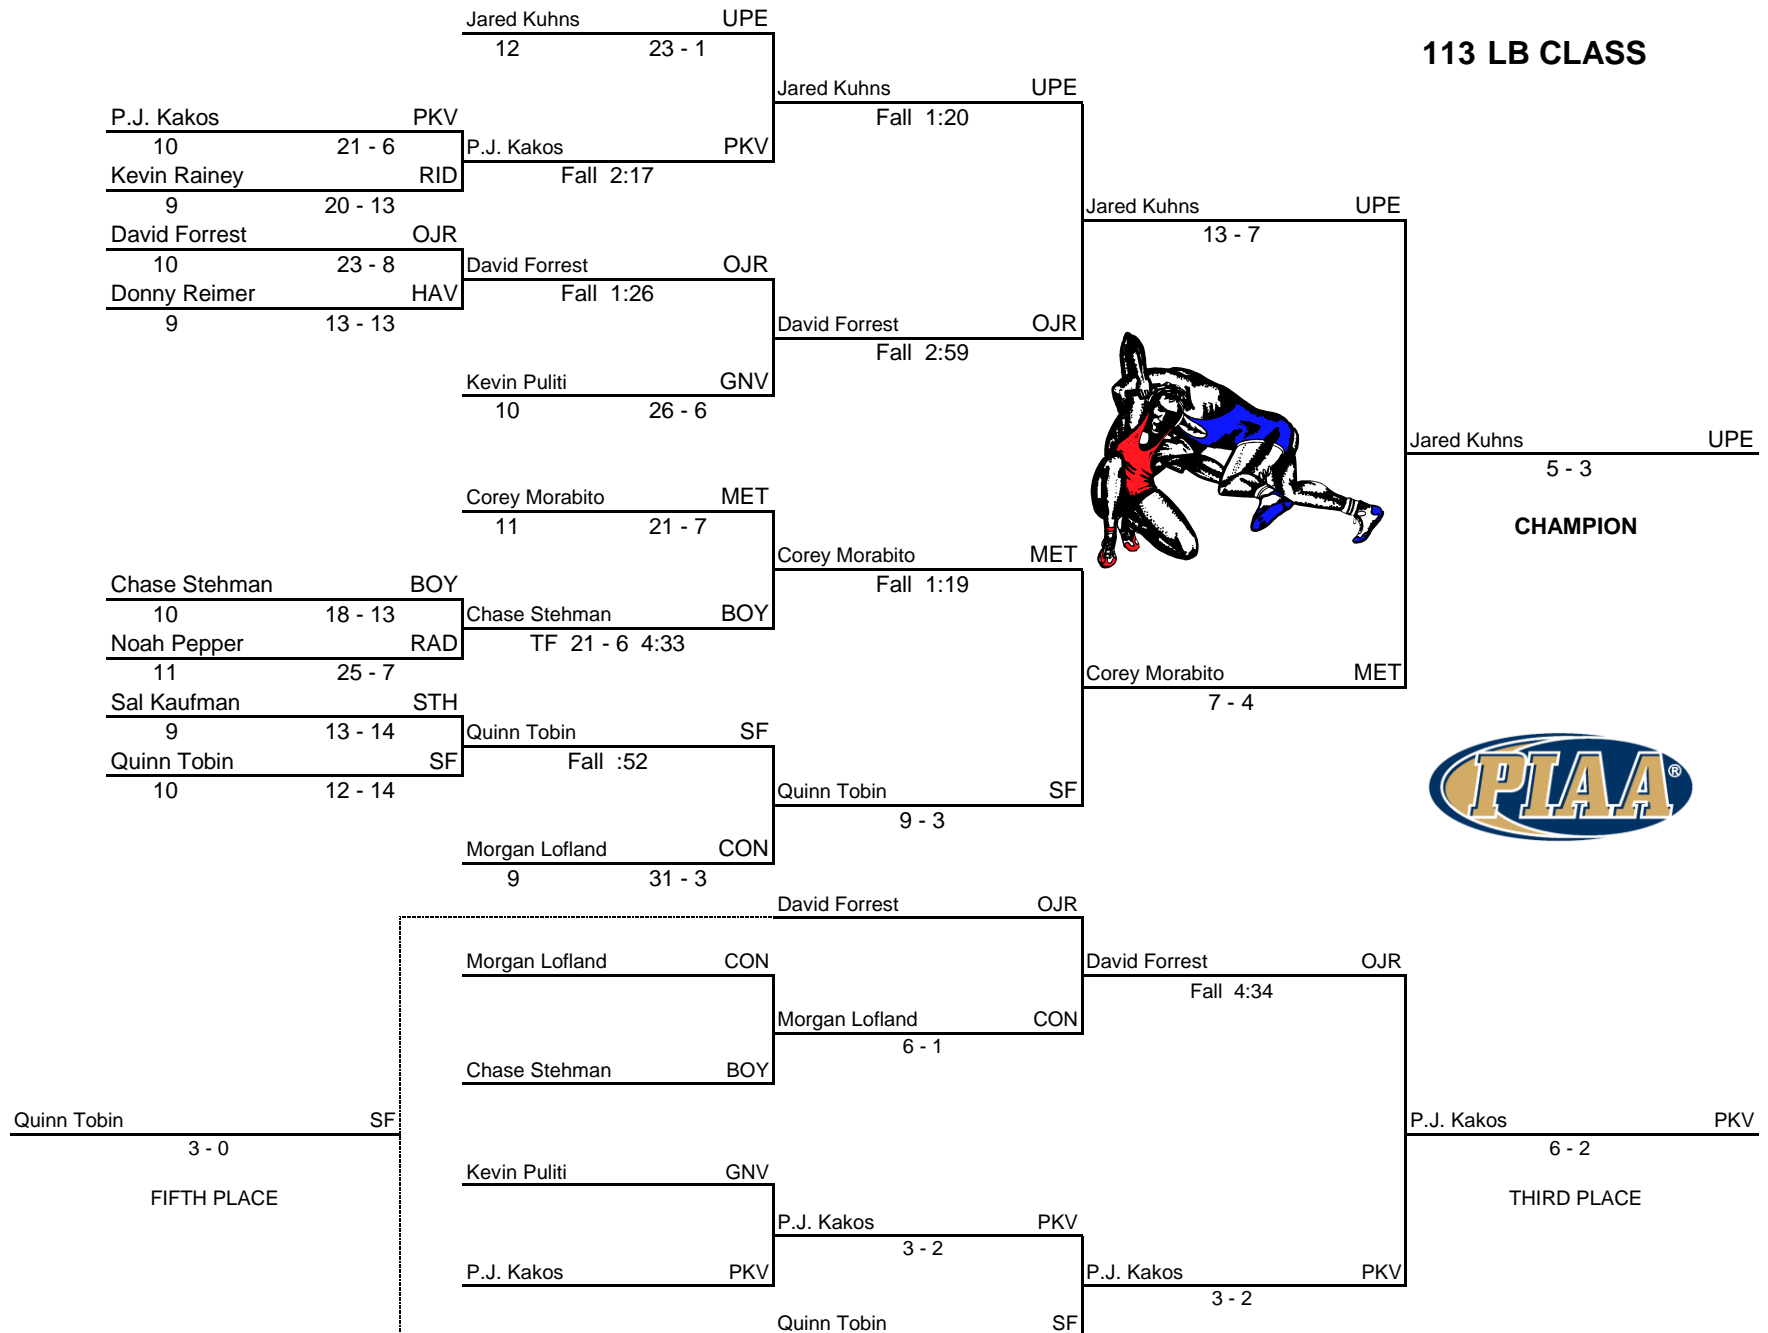

2018 PIAA AAA District I Central

106 LB CLASS

2018 PIAA AAA District I Central

113 LB CLASS

2018 PIAA AAA District I Central

120 LB CLASS

2018 PIAA AAA District I Central

126 LB CLASS