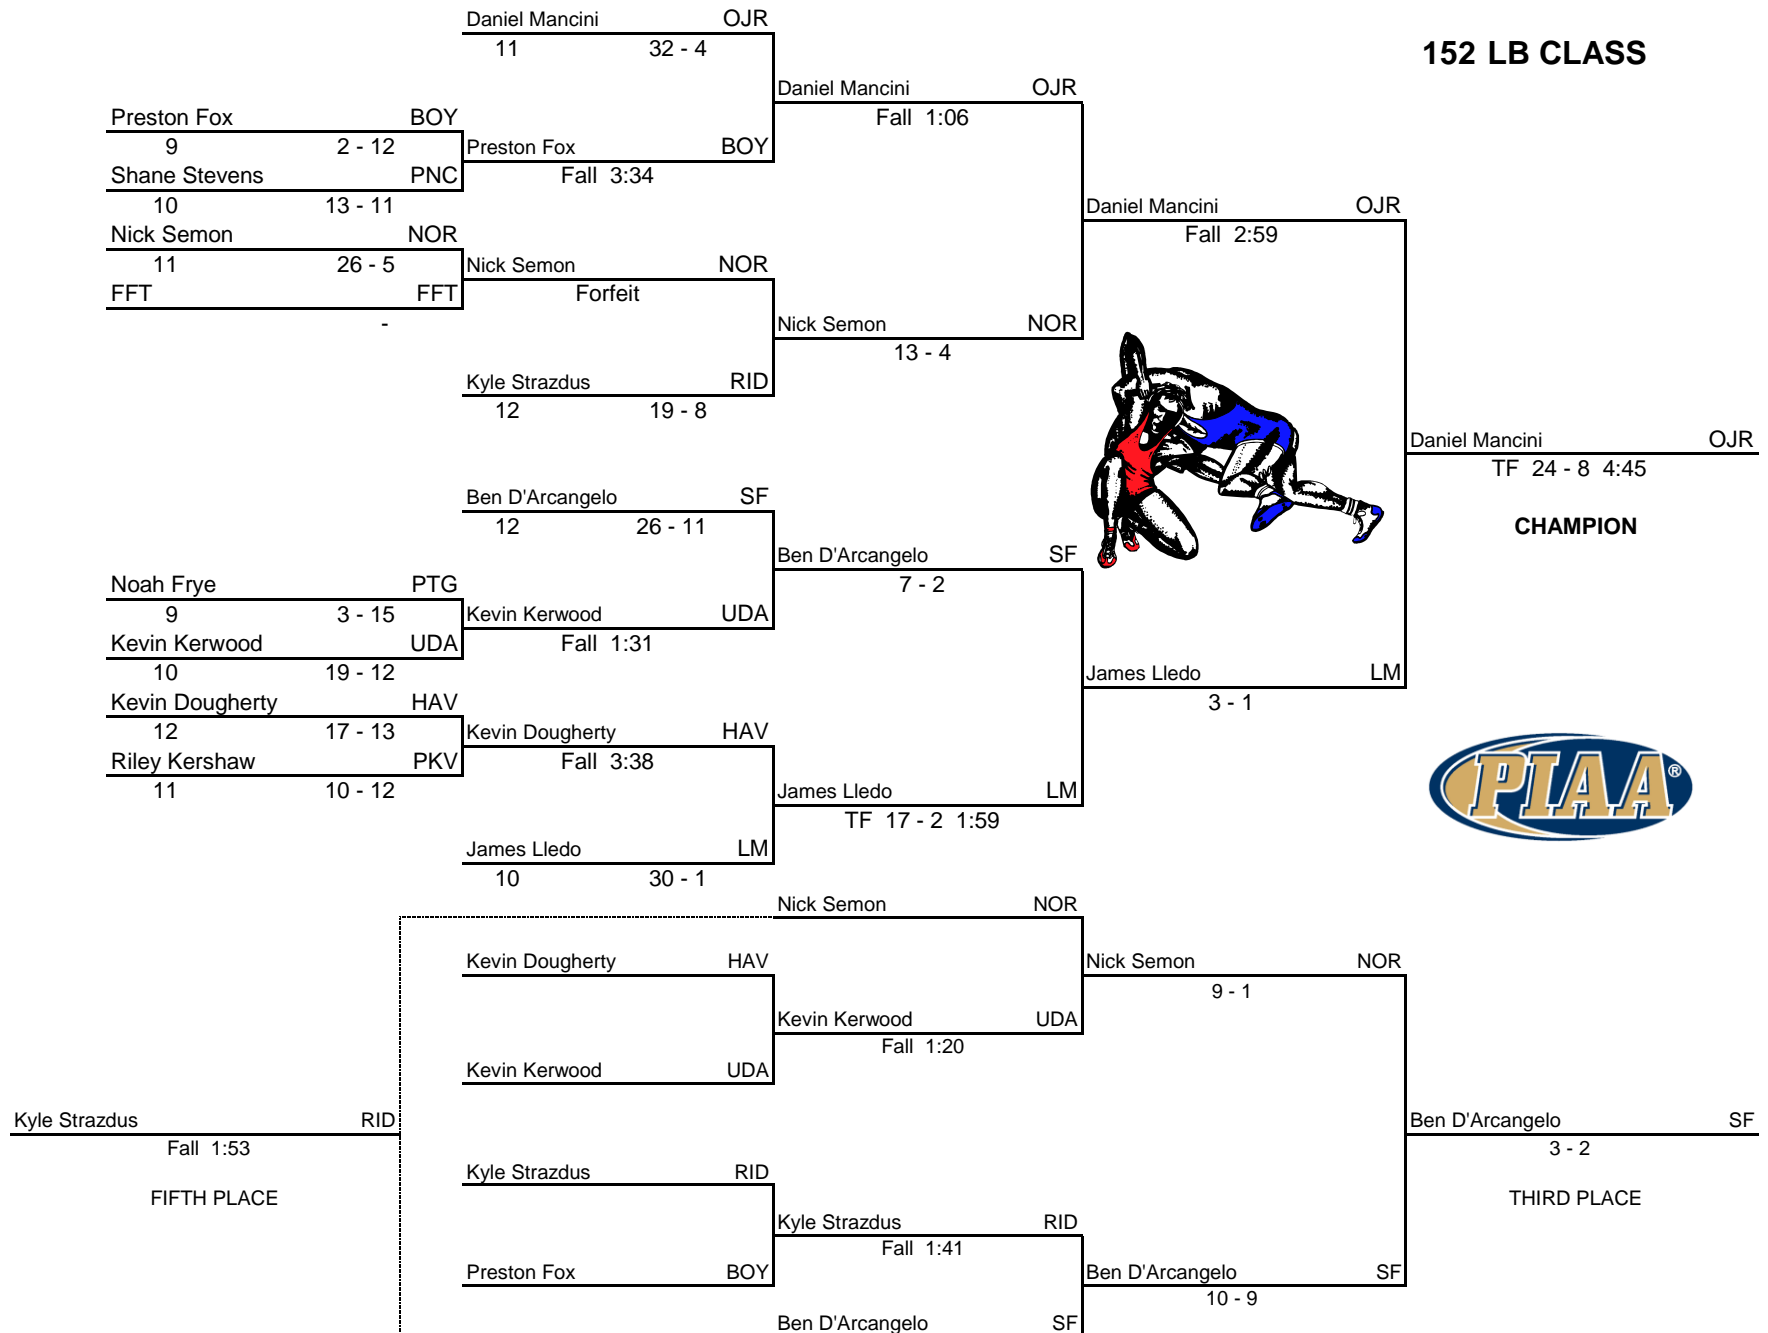

2018 PIAA AAA District I Central

132 LB CLASS

2018 PIAA AAA District I Central

138 LB CLASS

2018 PIAA AAA District I Central

145 LB CLASS

2018 PIAA AAA District I Central

152 LB CLASS