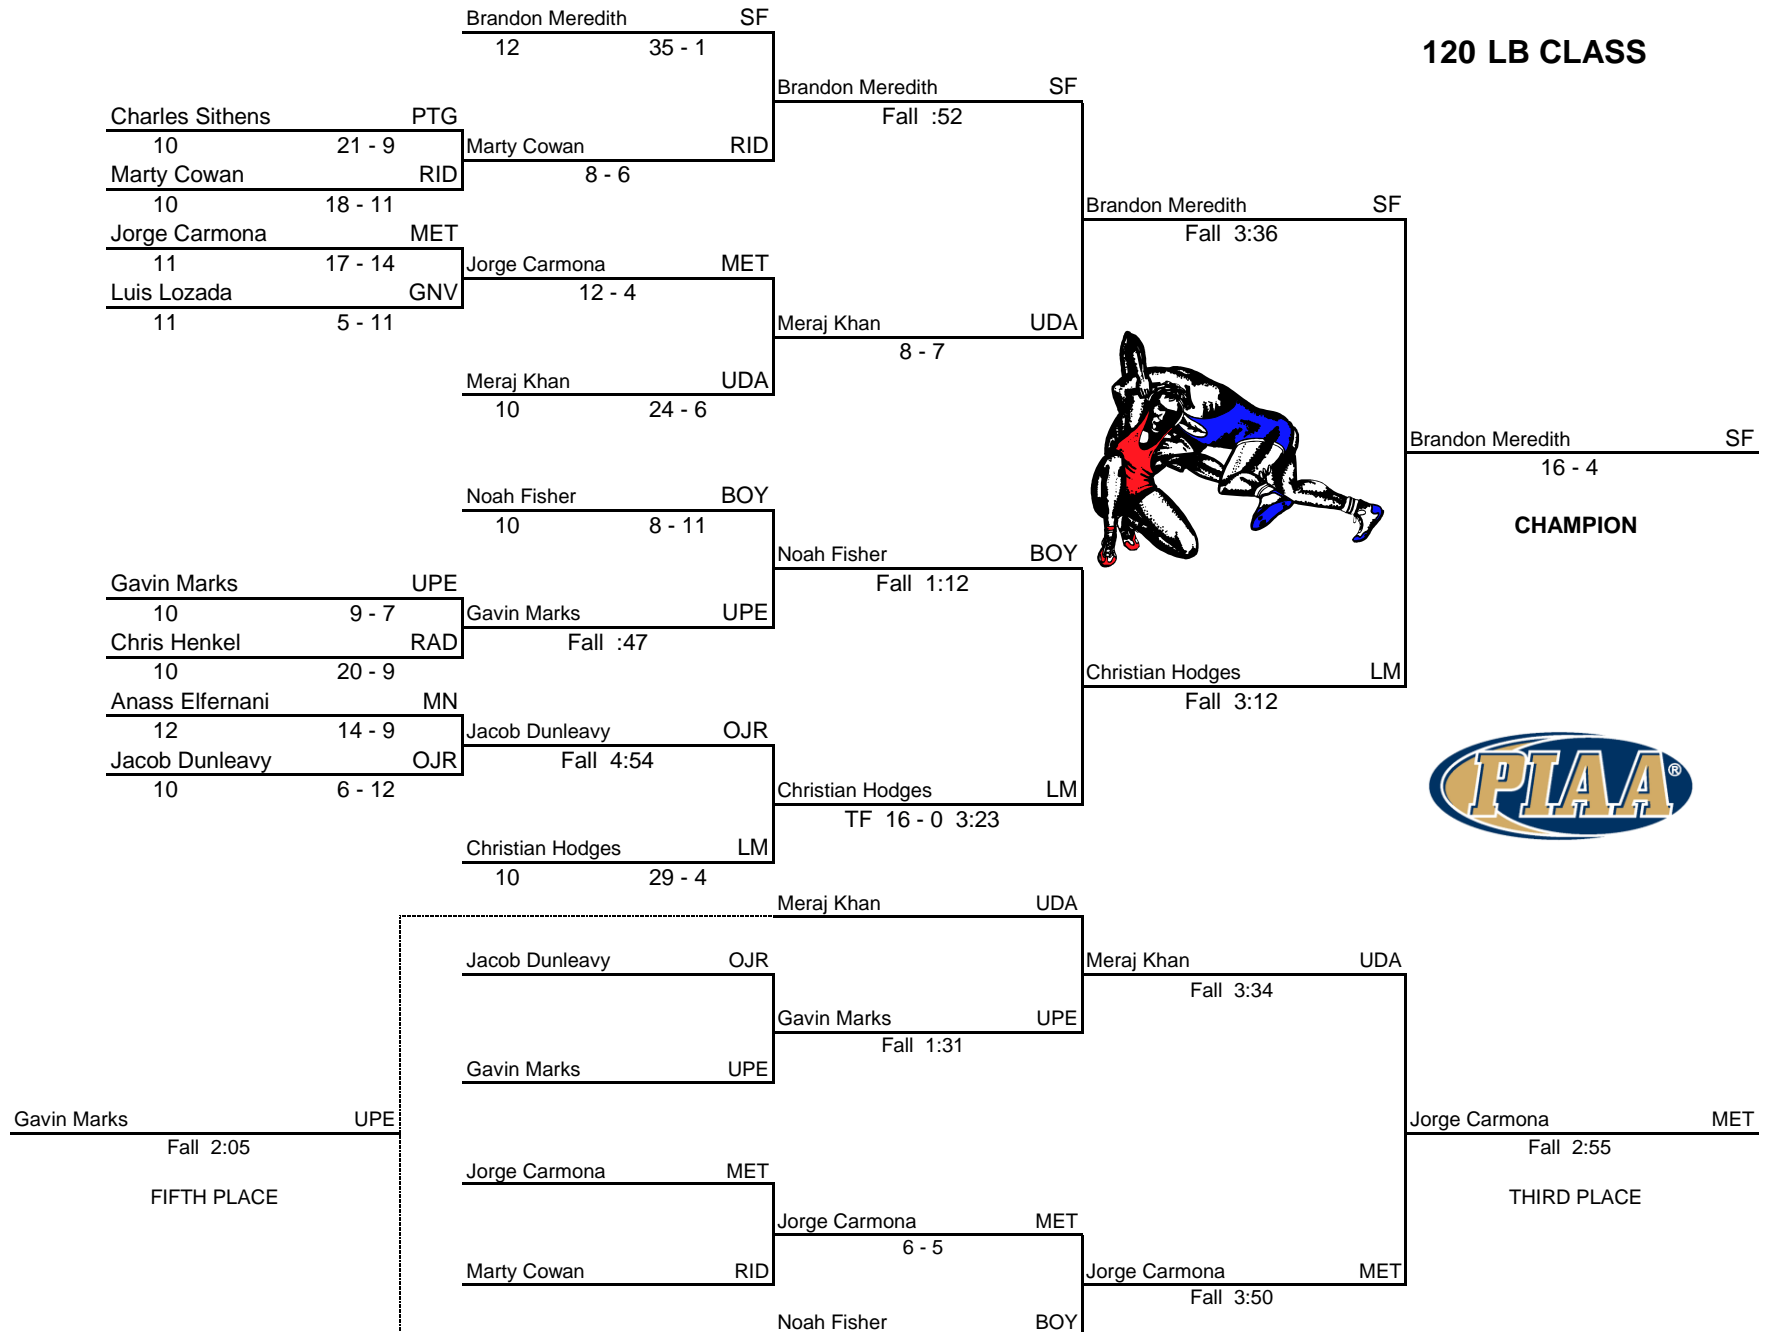

2018 PIAA AAA District I Central

106 LB CLASS

2018 PIAA AAA District I Central

113 LB CLASS

2018 PIAA AAA District I Central

120 LB CLASS

2018 PIAA AAA District I Central

126 LB CLASS