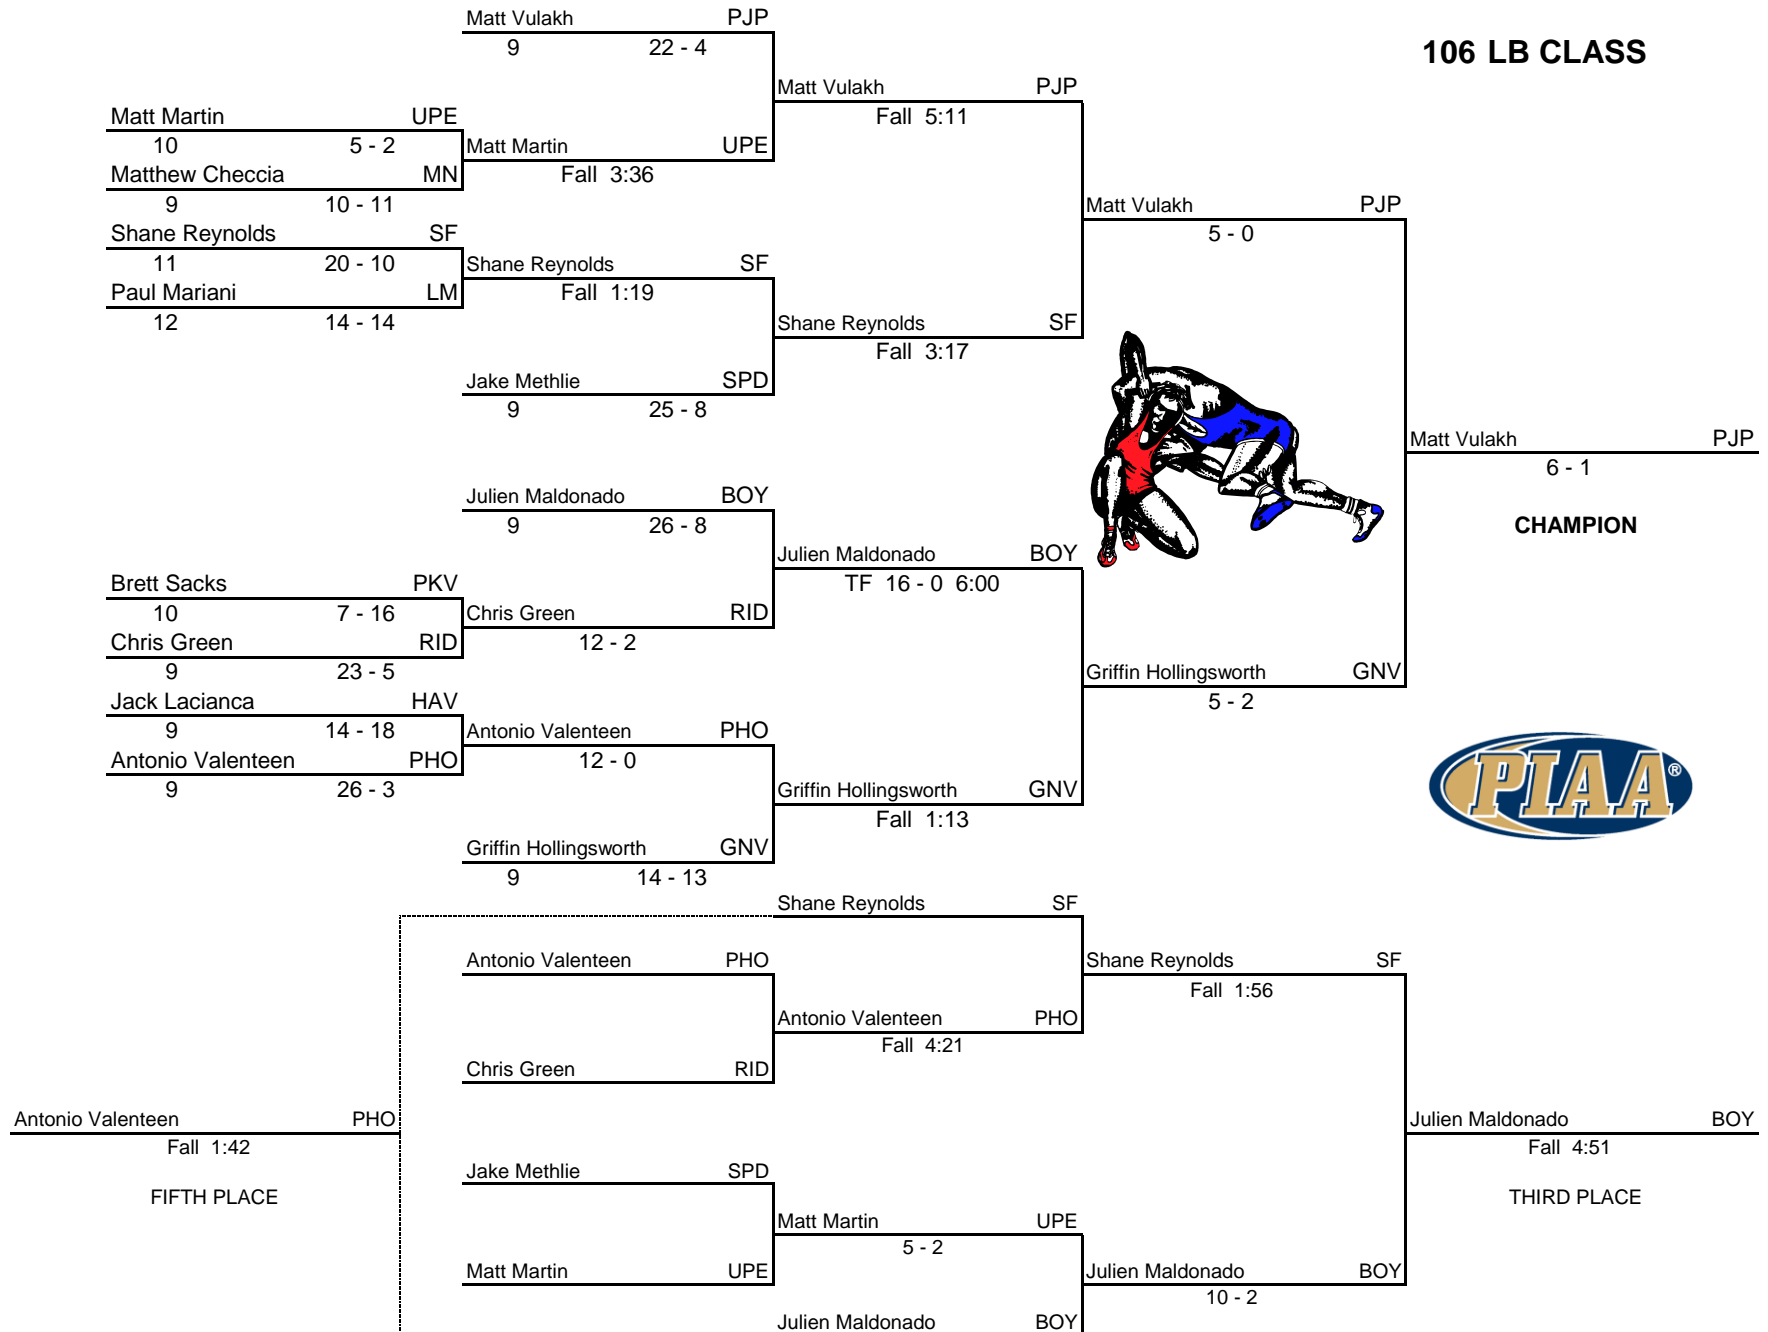

2018 PIAA AAA District I Central

106 LB CLASS

2018 PIAA AAA District I Central

113 LB CLASS

2018 PIAA AAA District I Central

120 LB CLASS

2018 PIAA AAA District I Central

126 LB CLASS