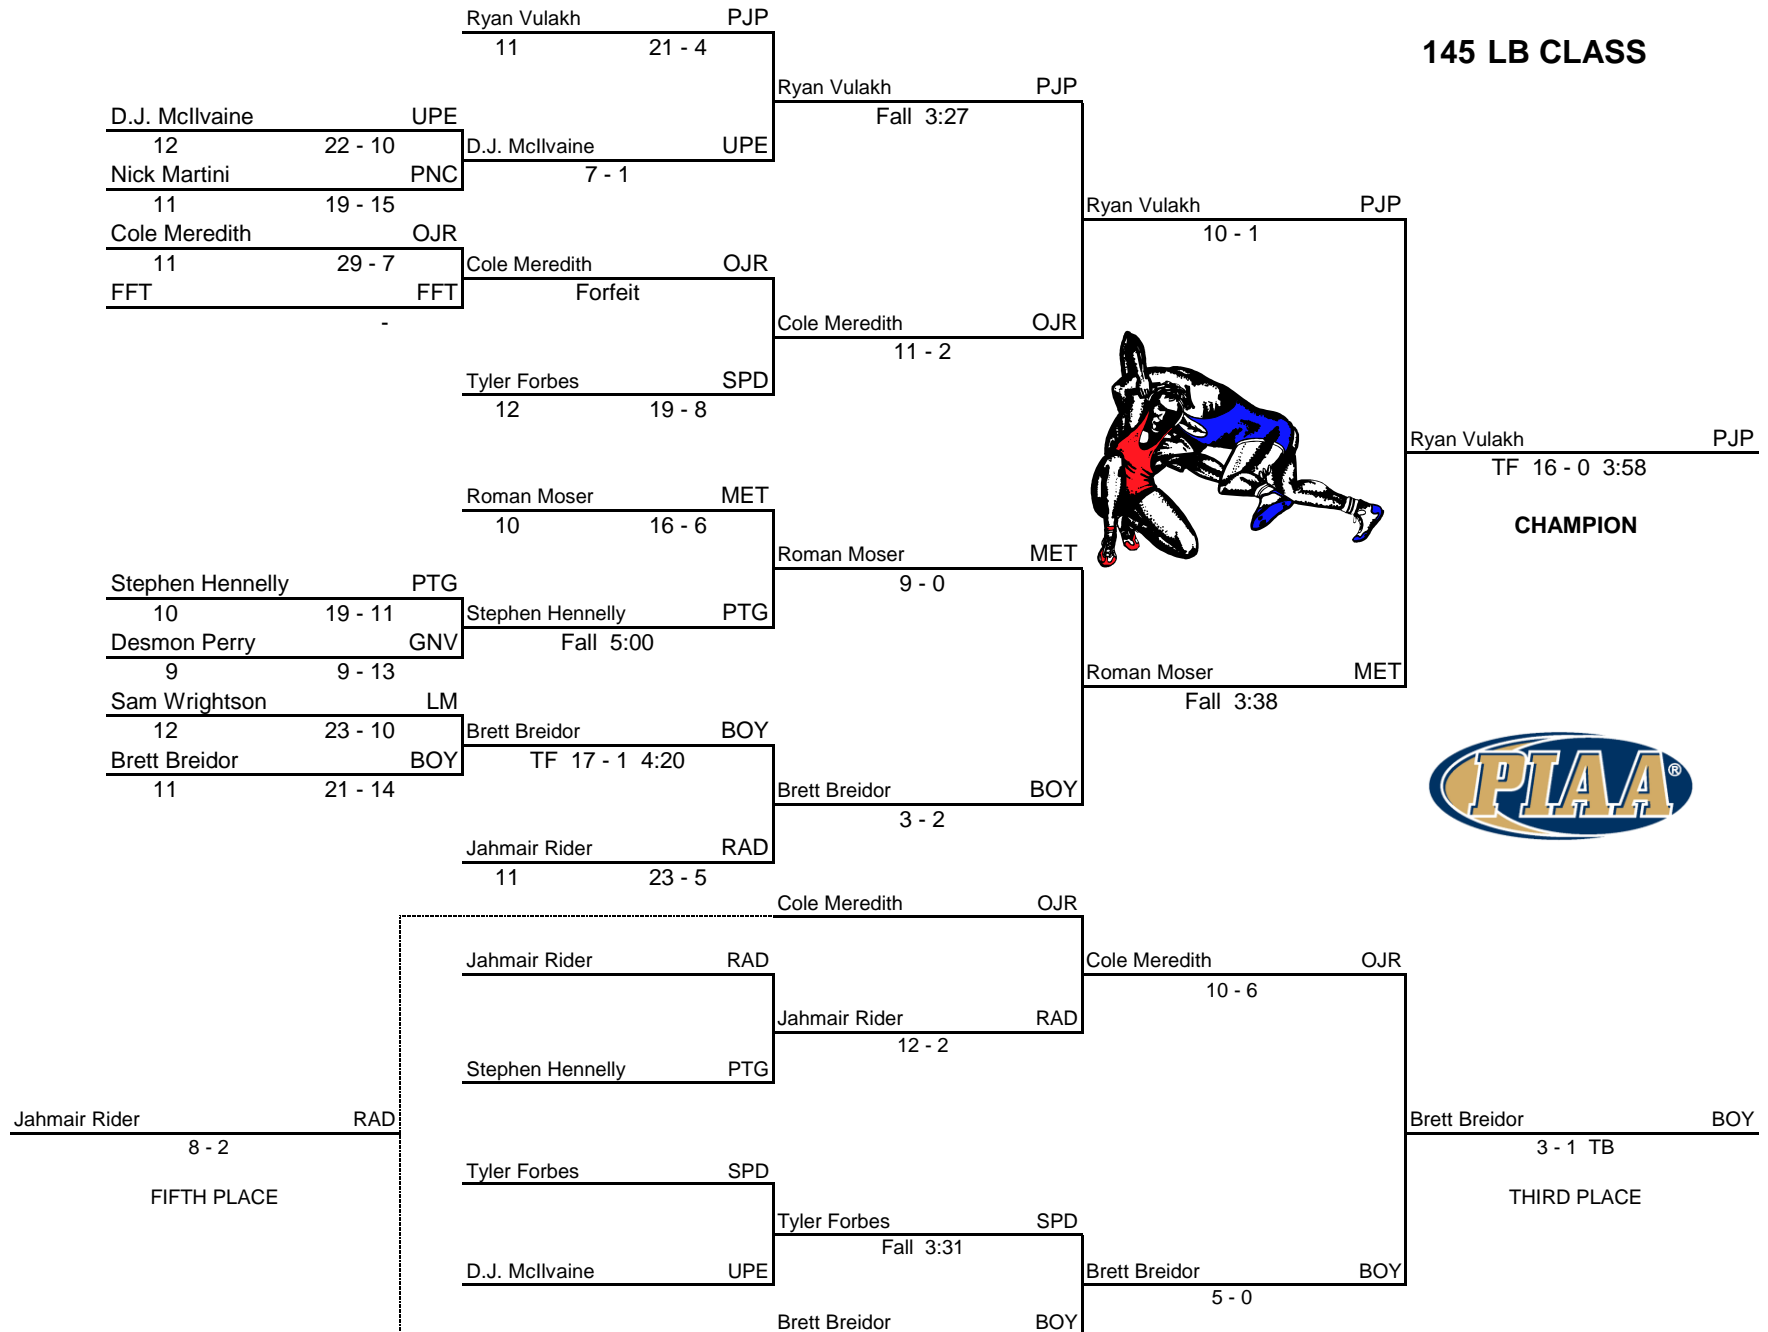

2018 PIAA AAA District I Central

132 LB CLASS

2018 PIAA AAA District I Central

138 LB CLASS

2018 PIAA AAA District I Central

145 LB CLASS

2018 PIAA AAA District I Central

152 LB CLASS